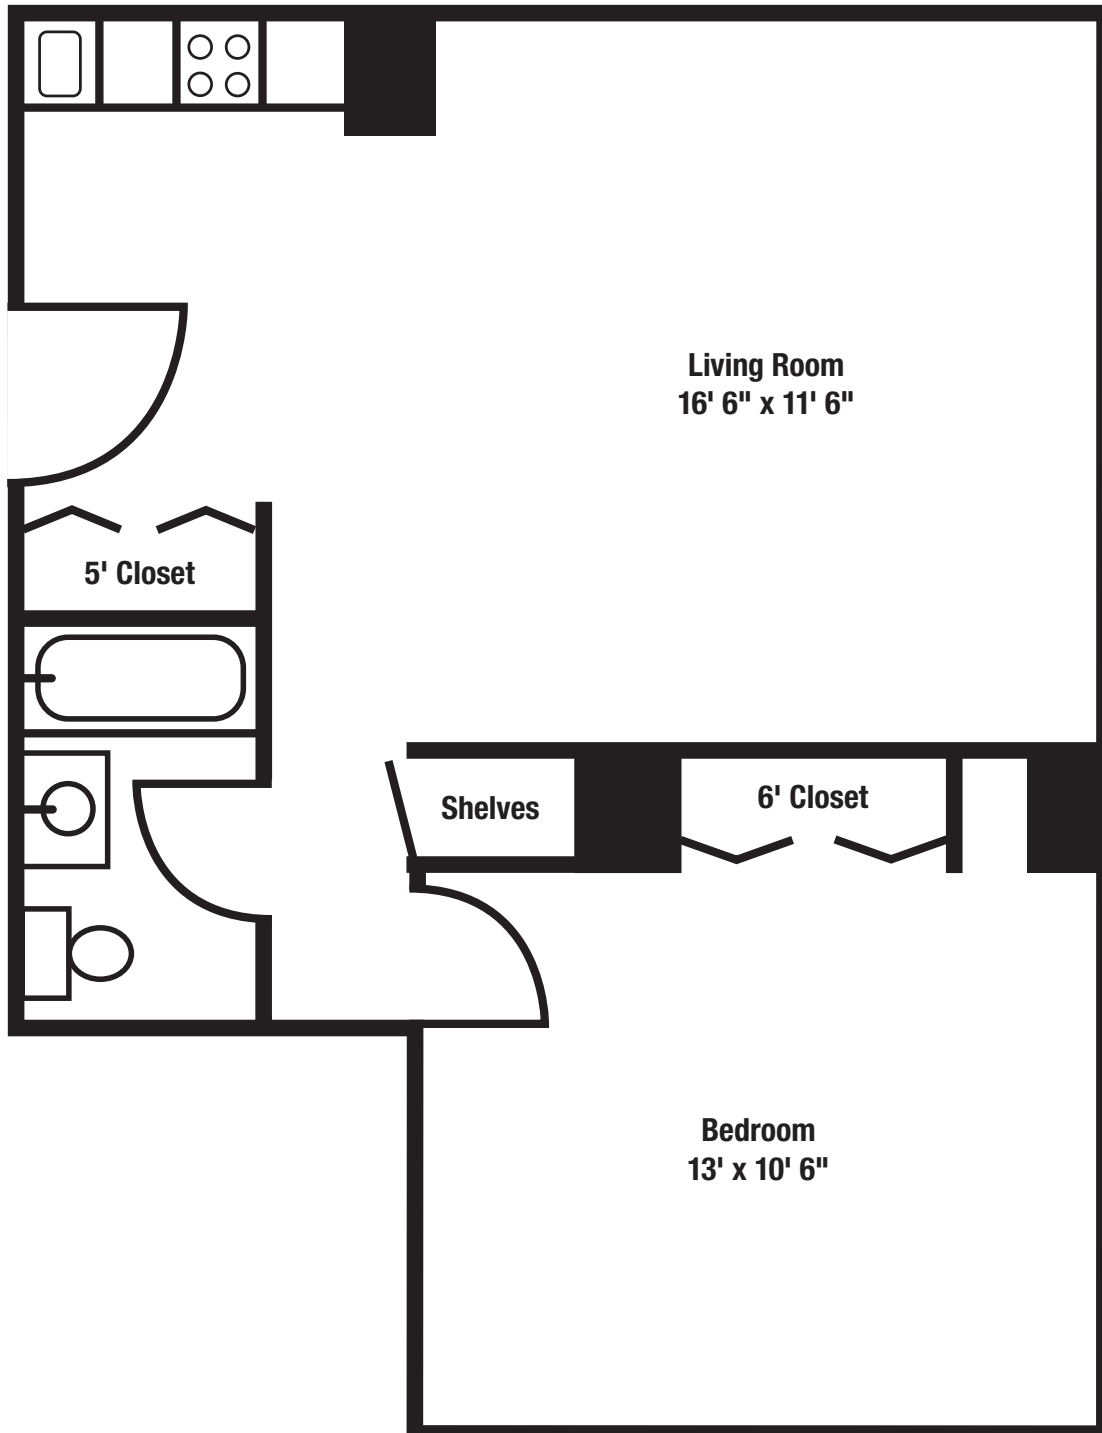

# Rembrandt Studio Apartment

432 square feet

# Rembrandt One Bedroom Apartment

614 square feet

---

# Rembrandt Large One Bedroom Apartment

697 square feet

# Rembrandt One Bedroom Deluxe Apartment

864 square feet