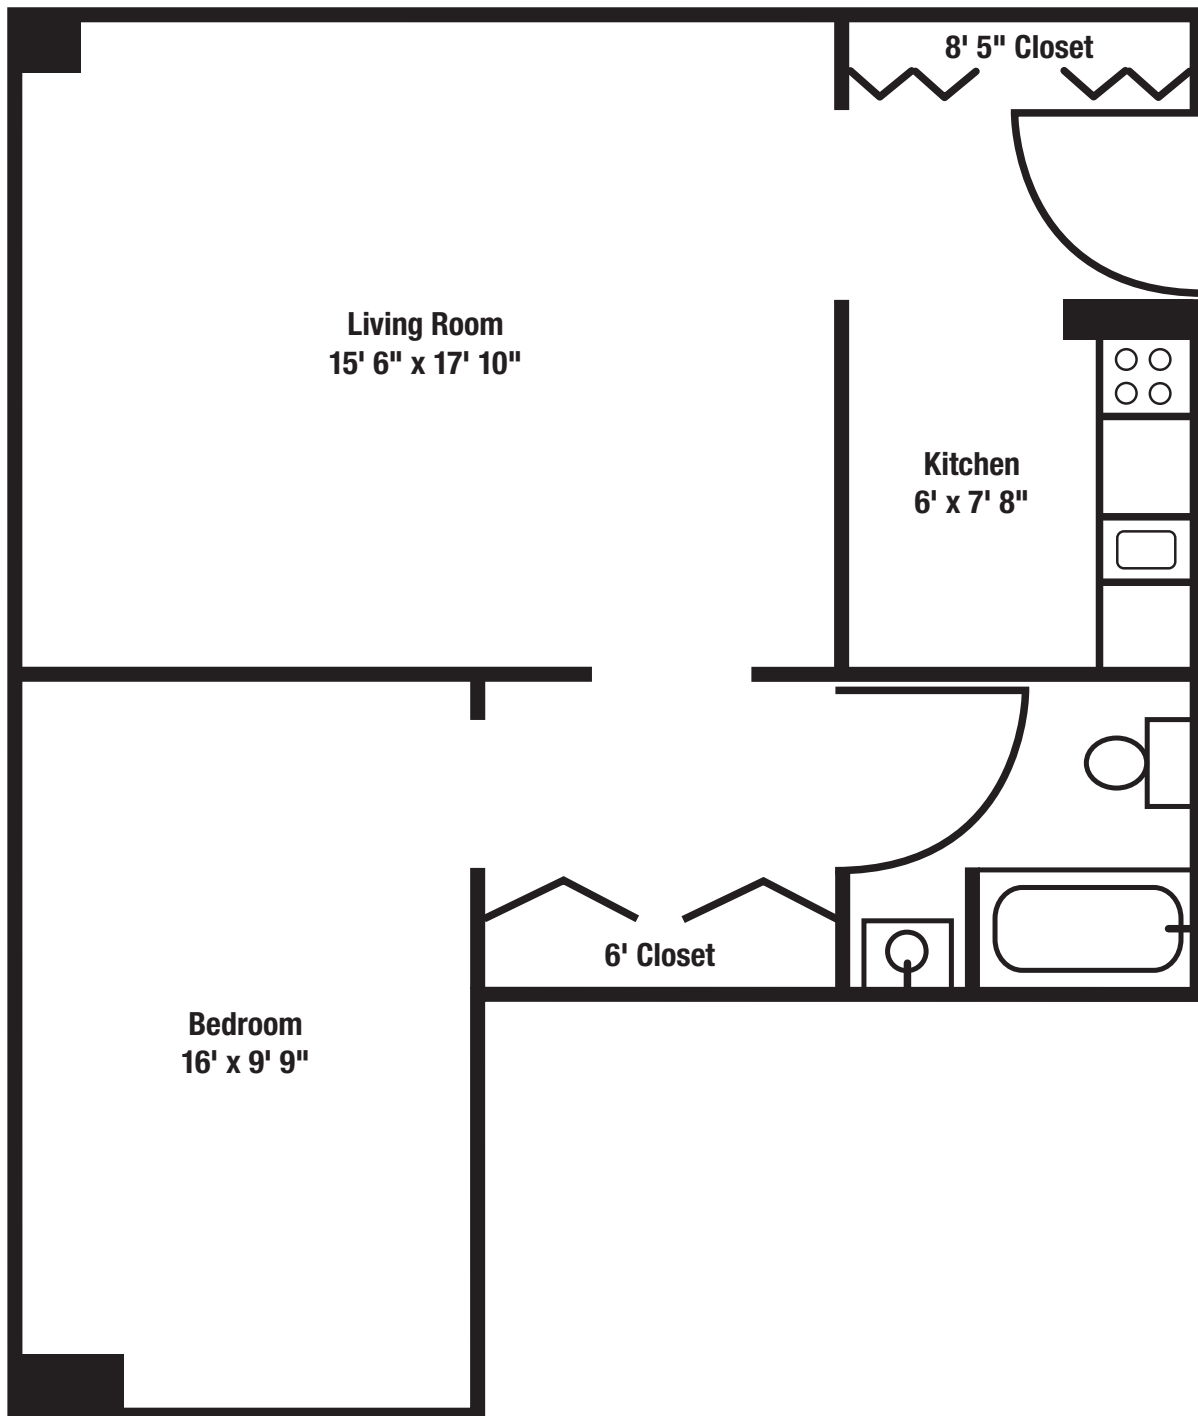

# Rembrandt Studio Apartment

432 square feet

# Rembrandt One Bedroom Apartment

614 square feet

---

# Rembrandt Large One Bedroom Apartment

697 square feet

# Rembrandt One Bedroom Deluxe Apartment

864 square feet