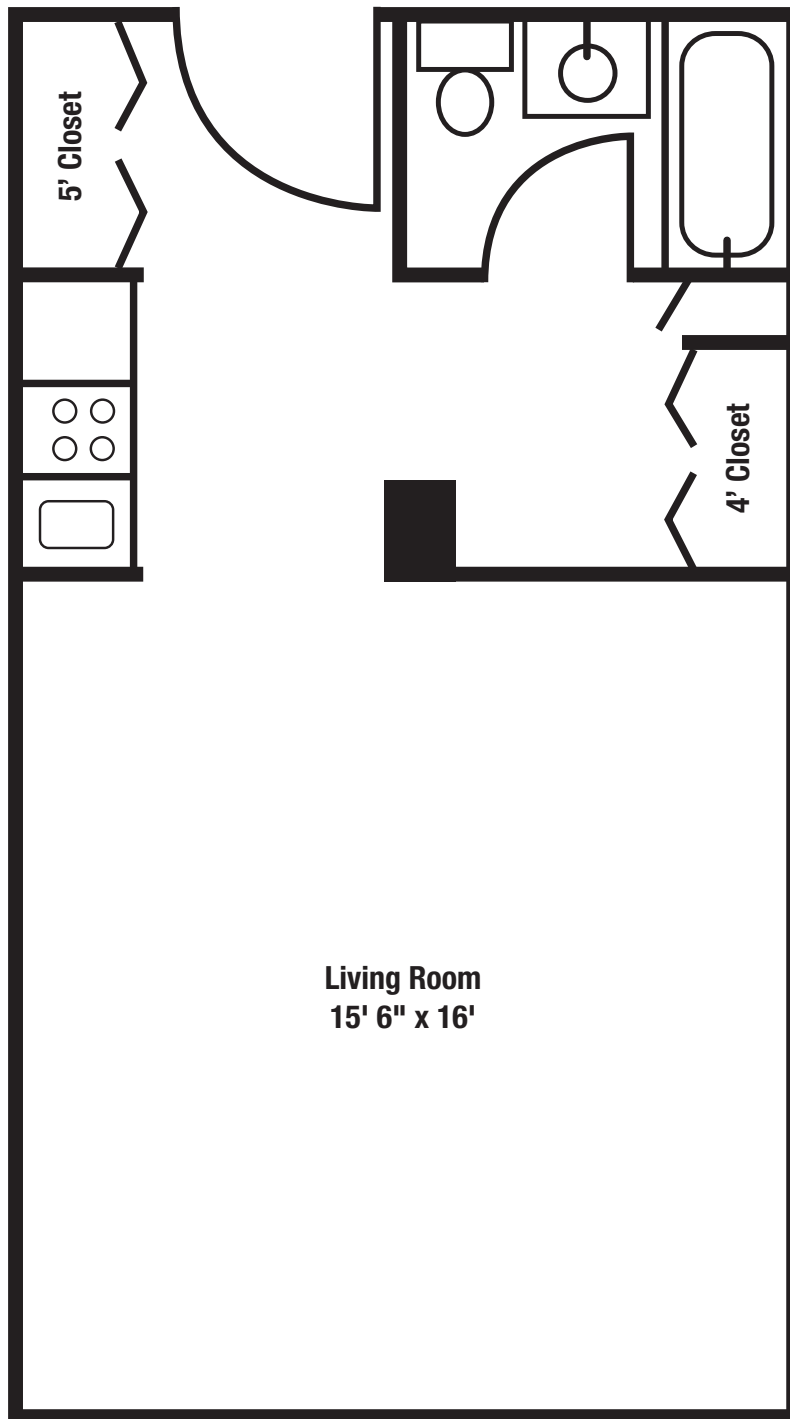

# Rembrandt Studio Apartment

432 square feet

# Rembrandt One Bedroom Apartment

614 square feet

---