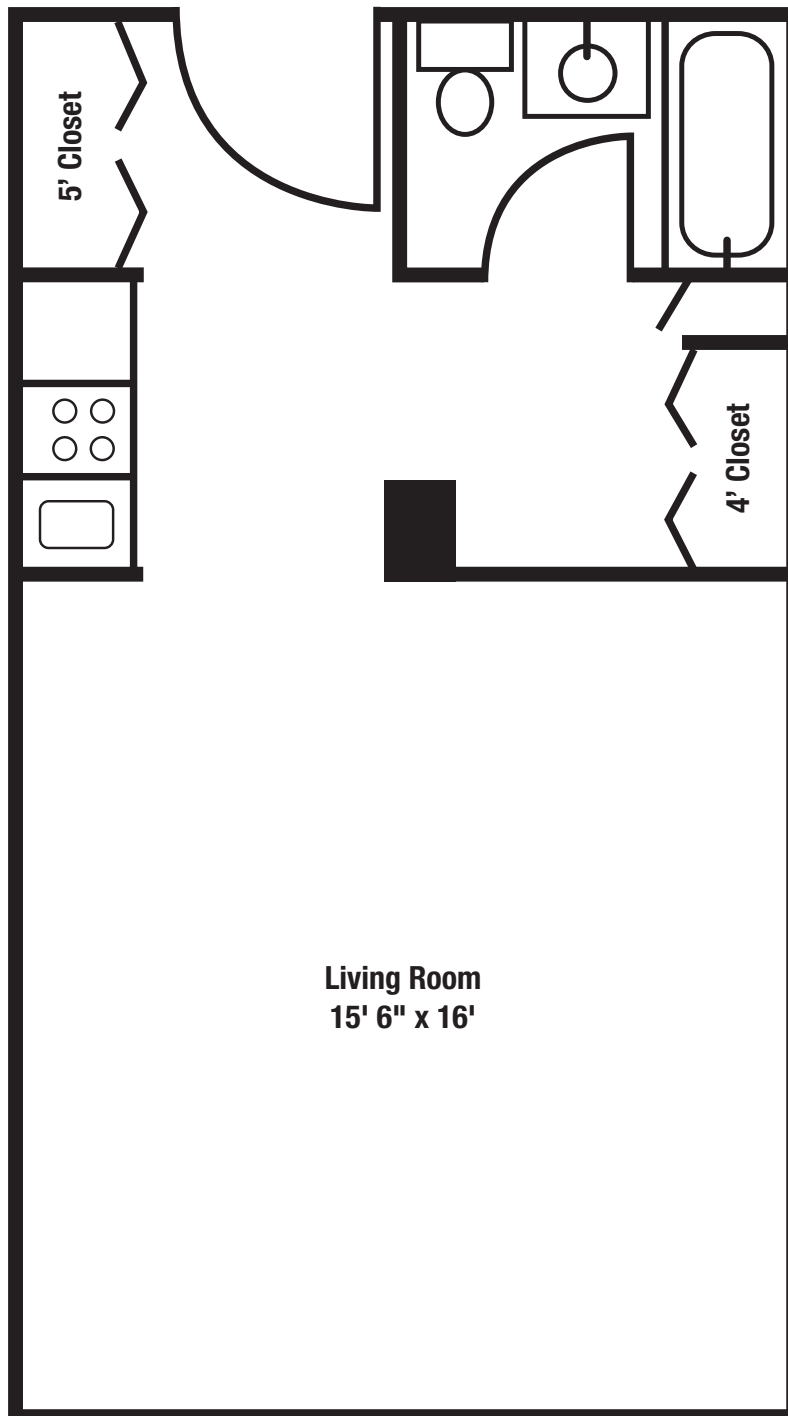

Rembrandt Studio Apartment

432 square feet

Rembrandt One Bedroom Apartment

614 square feet

Rembrandt Large One Bedroom Apartment

697 square feet

Rembrandt One Bedroom Deluxe Apartment

864 square feet